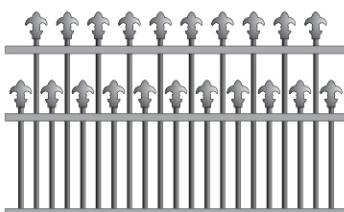

Flat Top

Loop Top

Rod Top

Loop & Spear

Level Spear

Hi-lo Spear

Heritage

Traditional

Classic

Oxley Plain

Oxley Spear

Oxley Ring

Oxley Cross

Oxley Ring & Diamond

Oxley Scroll

Oxley Ring & Cross

Oxley Cross & Diamond

AMMAG
GROUP

FENCING SOLUTIONS AUSTRALIA

M 0417 322 222 E sales@ammaggroup.com ammaggroup.com.au

GATES

- Available in single, double bi-fold or sliding
- Any width to suit all openings
- Range of locks including, Magna-Latch, deadlocks, Lokk-Latch

- All Double Gates are supplied with lockable drop bolt for added security
- Self closing spring hinges available (Single Gates only and ball bearing hinges for larger gates).

Hi-lo Spear Top

Spear Top Arched