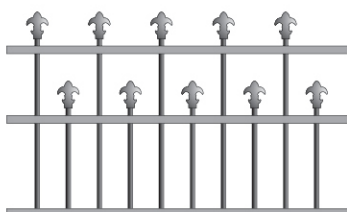

Flat Top

Loop Top

Rod Top

Loop & Spear

Level Spear

Hi-lo Spear

Heritage

Traditional

Oxley Cross & Diamond

AMMAG
GROUP

FENCING SOLUTIONS AUSTRALIA

M 0417 322 222 E sales@ammaggroup.com ammaggroup.com.au

GATES

- Available in single, double bi-fold or sliding
- Any width to suit all openings
- Range of locks including, Magna-Latch, deadlocks, Lokk-Latch

- All Double Gates are supplied with lockable drop bolt for added security
- Self closing spring hinges available (Single Gates only and ball bearing hinges for larger gates).

Hi-lo Spear Top

Spear Top Arched