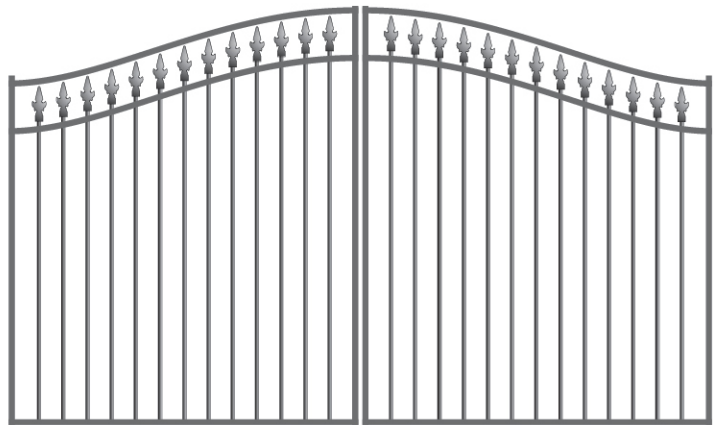

Spear Top Arched Bar

Federation Spear Curved Bar, S scrolls & Federation Spear Dog Bars

Level Spear Top

Oxley Spear

Spear Top Arched

Spear Top Scollop

Loop & Spear Arched with 2 x Additional Rails

Spear Top Scollop Bar

GATES

**Spear Top, Arched Bar with S Scrolls
& 3 X Additional Rails**

**Spear Top, Arched with Bar Over
& Plain Dog Bars**

Spear Top, Curved Bar & Spear Dog Bars

Federation Spear with Curved Bar

**Federation Spear with Curved Bar, Boxley Inserts
& Federation Spear Dog Bars**