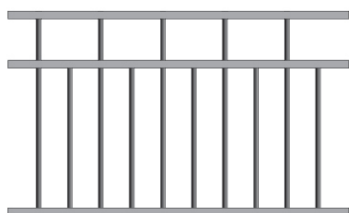

Heritage

AMMAG
GROUP

FENCING SOLUTIONS AUSTRALIA

M 0417 322 222 E sales@ammaggroup.com ammaggroup.com.au