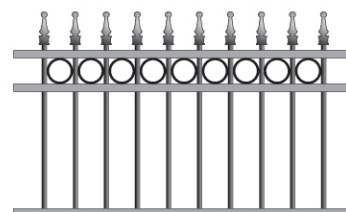

Flat Top

Loop Top

Rod Top

Loop & Spear

Level Spear

Hi-lo Spear

Heritage

Traditional

Oxley Cross & Diamond

AMMAG
GROUP

FENCING SOLUTIONS AUSTRALIA

M 0417 322 222 E sales@ammaggroup.com ammaggroup.com.au

GATES

- Available in single, double bi-fold or sliding
- Any width to suit all openings
- Range of locks including, Magna-Latch, deadlocks, Lokk-Latch

- All Double Gates are supplied with lockable drop bolt for added security
- Self closing spring hinges available (Single Gates only and ball bearing hinges for larger gates).

Hi-lo Spear Top

Spear Top Arched