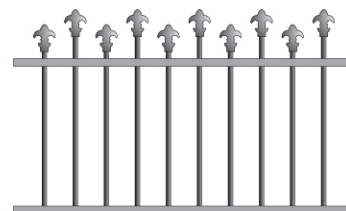

Flat Top

Loop Top

Rod Top

Loop & Spear

Level Spear

Hi-lo Spear

Heritage

Traditional

Oxley Cross & Diamond

AMMAG
GROUP

FENCING SOLUTIONS AUSTRALIA

M 0417 322 222 E sales@ammaggroup.com ammaggroup.com.au

GATES

- Available in single, double bi-fold or sliding
- Any width to suit all openings
- Range of locks including, Magna-Latch, deadlocks, Lokk-Latch

- All Double Gates are supplied with lockable drop bolt for added security
- Self closing spring hinges available (Single Gates only and ball bearing hinges for larger gates).

Hi-lo Spear Top

Spear Top Arched