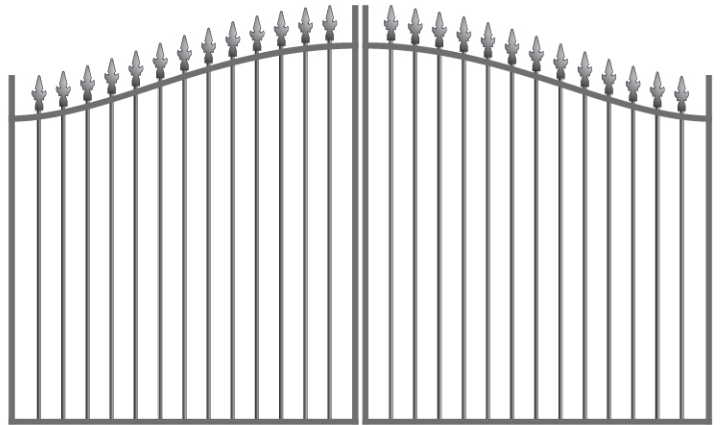

Spear Top Arched Bar

Federation Spear Curved Bar, S scrolls & Federation Spear Dog Bars

Level Spear Top

Oxley Spear

Spear Top Arched

Spear Top Scollop

Loop & Spear Arched with 2 x Additional Rails

Spear Top Scollop Bar

GATES

**Spear Top, Arched Bar with S Scrolls
& 3 X Additional Rails**

**Spear Top, Arched with Bar Over
& Plain Dog Bars**

Spear Top, Curved Bar & Spear Dog Bars

Federation Spear with Curved Bar

**Federation Spear with Curved Bar, Boxley Inserts
& Federation Spear Dog Bars**

Federation Spear, Double Curved Bar

**Dished Bar with T-Series Spears,
2 Rows Oxley Crosses**

Double Curved Bar Classic

OUR COMPANY & PRODUCT

Ammag Group are committed to providing our customers the highest standard of product and service.