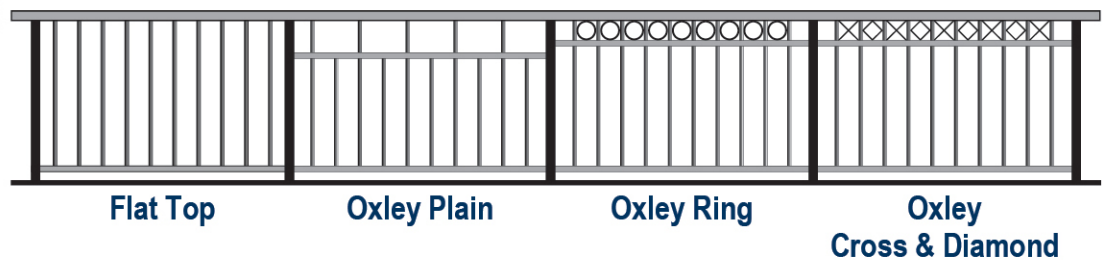

For your home a stylish, secure and safe fence to meet any landscape application.

Powdercoated to ensure you will never need to use a paintbrush again!

We have taken the basic - made it perfect to give you a product to protect your children and enhance your home.

BALUSTRADING - HANDRAILING

Our balustrading has been designed to suit Federation homes through to ultra-modern. We have four different handrail cappings to suit your needs and tastes. Our balustrading can also come with matching handrails where needed and our balustrading is capable of taking our lace inserts.