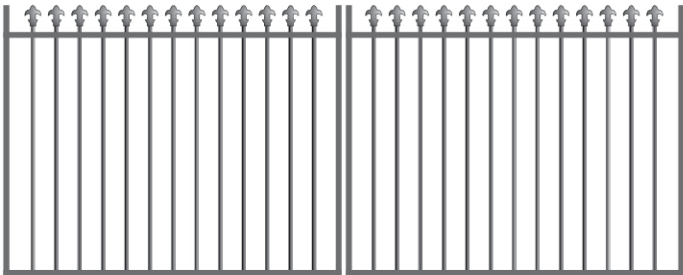

- All Double Gates are supplied with lockable drop bolt for added security
- Self closing spring hinges available (Single Gates only and ball bearing hinges for larger gates).

Hi-lo Spear Top

Spear Top Arched

Spear Top Arched Bar

Federation Spear Curved Bar, S scrolls & Federation Spear Dog Bars

Level Spear Top

Oxley Spear

Spear Top Arched

Spear Top Scollop

Loop & Spear Arched with 2 x Additional Rails

Spear Top Scollop Bar