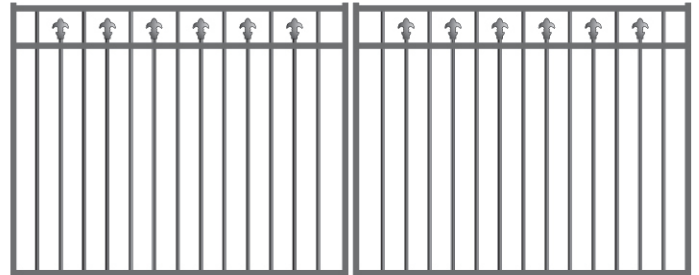

Oxley Cross & Diamond

AMMAG
GROUP

FENCING SOLUTIONS AUSTRALIA

M 0417 322 222 E sales@ammaggroup.com ammaggroup.com.au

GATES

- Available in single, double bi-fold or sliding
- Any width to suit all openings
- Range of locks including, Magna-Latch, deadlocks, Lokk-Latch

- All Double Gates are supplied with lockable drop bolt for added security
- Self closing spring hinges available (Single Gates only and ball bearing hinges for larger gates).

Hi-lo Spear Top

Spear Top Arched

Spear Top Arched Bar

Federation Spear Curved Bar, S scrolls & Federation Spear Dog Bars

Level Spear Top

Oxley Spear

Spear Top Arched

Spear Top Scollop

Loop & Spear Arched with 2 x Additional Rails

Spear Top Scollop Bar