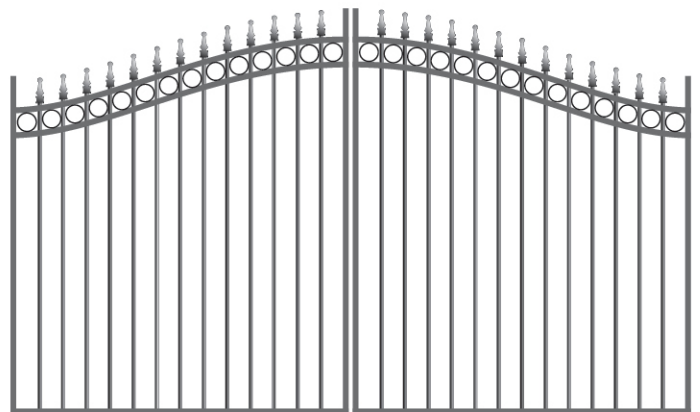

- All Double Gates are supplied with lockable drop bolt for added security
- Self closing spring hinges available (Single Gates only and ball bearing hinges for larger gates).

Hi-lo Spear Top

Spear Top Arched

Spear Top Arched Bar

Federation Spear Curved Bar, S scrolls & Federation Spear Dog Bars

Level Spear Top

Oxley Spear

Spear Top Arched

Spear Top Scollop

Loop & Spear Arched with 2 x Additional Rails

Spear Top Scollop Bar

GATES

**Spear Top, Arched Bar with S Scrolls
& 3 X Additional Rails**

**Spear Top, Arched with Bar Over
& Plain Dog Bars**

Spear Top, Curved Bar & Spear Dog Bars

Federation Spear with Curved Bar

**Federation Spear with Curved Bar, Boxley Inserts
& Federation Spear Dog Bars**

Federation Spear, Double Curved Bar

**Dished Bar with T-Series Spears,
2 Rows Oxley Crosses**

Double Curved Bar Classic

OUR COMPANY & PRODUCT

Ammag Group are committed to providing our customers the highest standard of product and service.