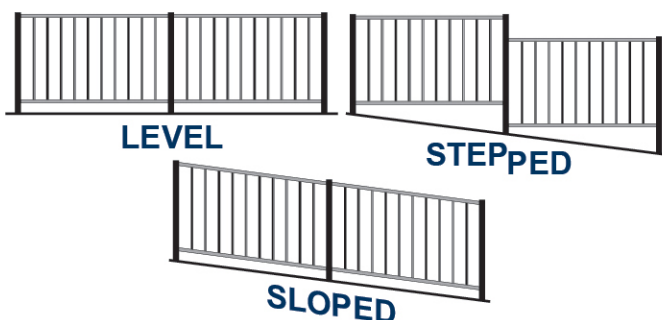

SELECTING YOUR FENCE

- ☐ Salt water environment - *DuraBOND* protective coating or Aluminium
- ☐ Non salt water environment - Galva-Bond Steel
- ☐ Select Height
- ☐ Select Style of Fence
- ☐ Select Spear Type if required
- ☐ Select Post Style (In-Ground or Flange Mount Posts)
- ☐ Select Colour

GUARANTEE

Our products are guaranteed for 12 months from date of delivery against faulty workmanship, materials or installation. If any defect does occur we shall rectify by either repair or replacement which ever seems necessary. The guarantee is only valid if the material is suited to the environment where it is installed.

AMMAG
GROUP