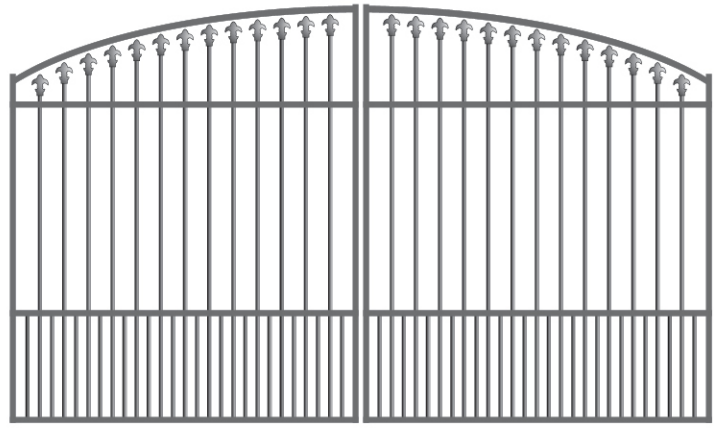

Spear Top Arched Bar

Federation Spear Curved Bar, S scrolls & Federation Spear Dog Bars

Level Spear Top

Oxley Spear

Spear Top Arched

Spear Top Scollop

Loop & Spear Arched with 2 x Additional Rails

Spear Top Scollop Bar

GATES

**Spear Top, Arched Bar with S Scrolls
& 3 X Additional Rails**

**Spear Top, Arched with Bar Over
& Plain Dog Bars**

Spear Top, Curved Bar & Spear Dog Bars

Federation Spear with Curved Bar

**Federation Spear with Curved Bar, Boxley Inserts
& Federation Spear Dog Bars**