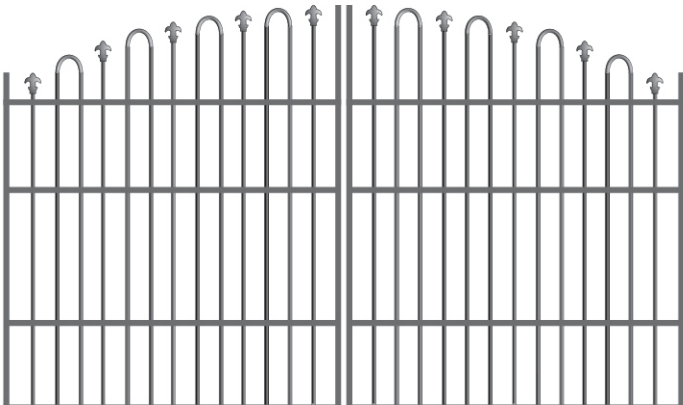

Spear Top Arched Bar

Federation Spear Curved Bar, S scrolls & Federation Spear Dog Bars

Level Spear Top

Oxley Spear

Spear Top Arched

Spear Top Scollop

Loop & Spear Arched with 2 x Additional Rails

Spear Top Scollop Bar

GATES

**Spear Top, Arched Bar with S Scrolls
& 3 X Additional Rails**

**Spear Top, Arched with Bar Over
& Plain Dog Bars**

Spear Top, Curved Bar & Spear Dog Bars

Federation Spear with Curved Bar

**Federation Spear with Curved Bar, Boxley Inserts
& Federation Spear Dog Bars**