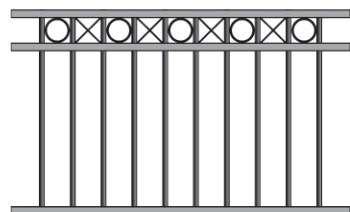

Oxley Ring

Oxley Ring & Cross