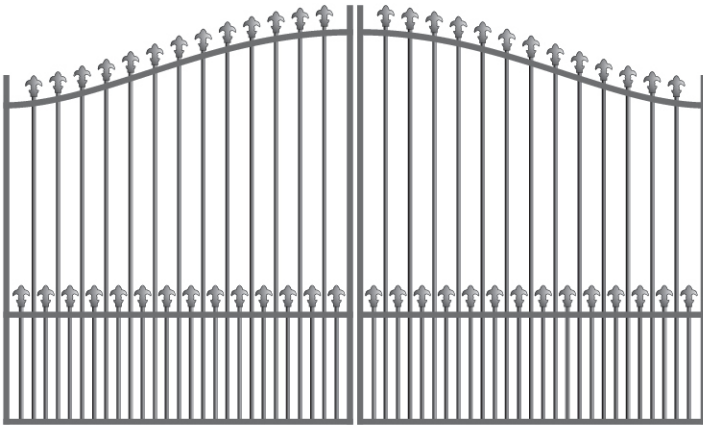

- All Double Gates are supplied with lockable drop bolt for added security
- Self closing spring hinges available (Single Gates only and ball bearing hinges for larger gates).

Hi-lo Spear Top

Spear Top Arched

Spear Top Arched Bar

Federation Spear Curved Bar, S scrolls & Federation Spear Dog Bars

Level Spear Top

Oxley Spear

Spear Top Arched

Spear Top Scollop

Loop & Spear Arched with 2 x Additional Rails

Spear Top Scollop Bar

GATES

**Spear Top, Arched Bar with S Scrolls
& 3 X Additional Rails**

**Spear Top, Arched with Bar Over
& Plain Dog Bars**

Spear Top, Curved Bar & Spear Dog Bars

Federation Spear with Curved Bar

**Federation Spear with Curved Bar, Boxley Inserts
& Federation Spear Dog Bars**