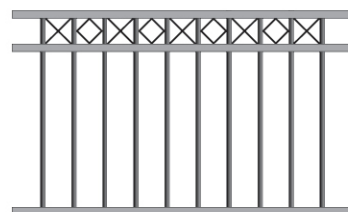

Oxley Cross & Diamond

AMMAG
GROUP

FENCING SOLUTIONS AUSTRALIA

M 0417 322 222 E sales@ammaggroup.com ammaggroup.com.au

GATES

- Available in single, double bi-fold or sliding
- Any width to suit all openings
- Range of locks including, Magna-Latch, deadlocks, Lokk-Latch