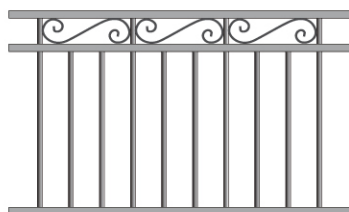

Oxley Spear

Oxley Scroll