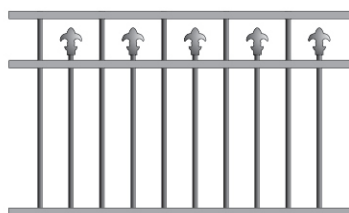

Traditional