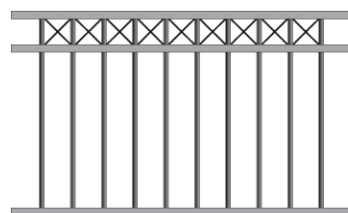

Classic

AMMAG
GROUP

FENCING SOLUTIONS AUSTRALIA

M 0417 322 222 E sales@ammaggroup.com ammaggroup.com.au