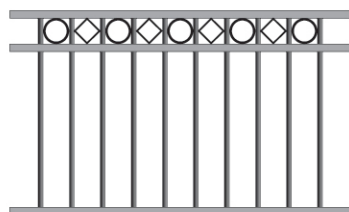

Oxley Plain

Oxley Ring & Diamond